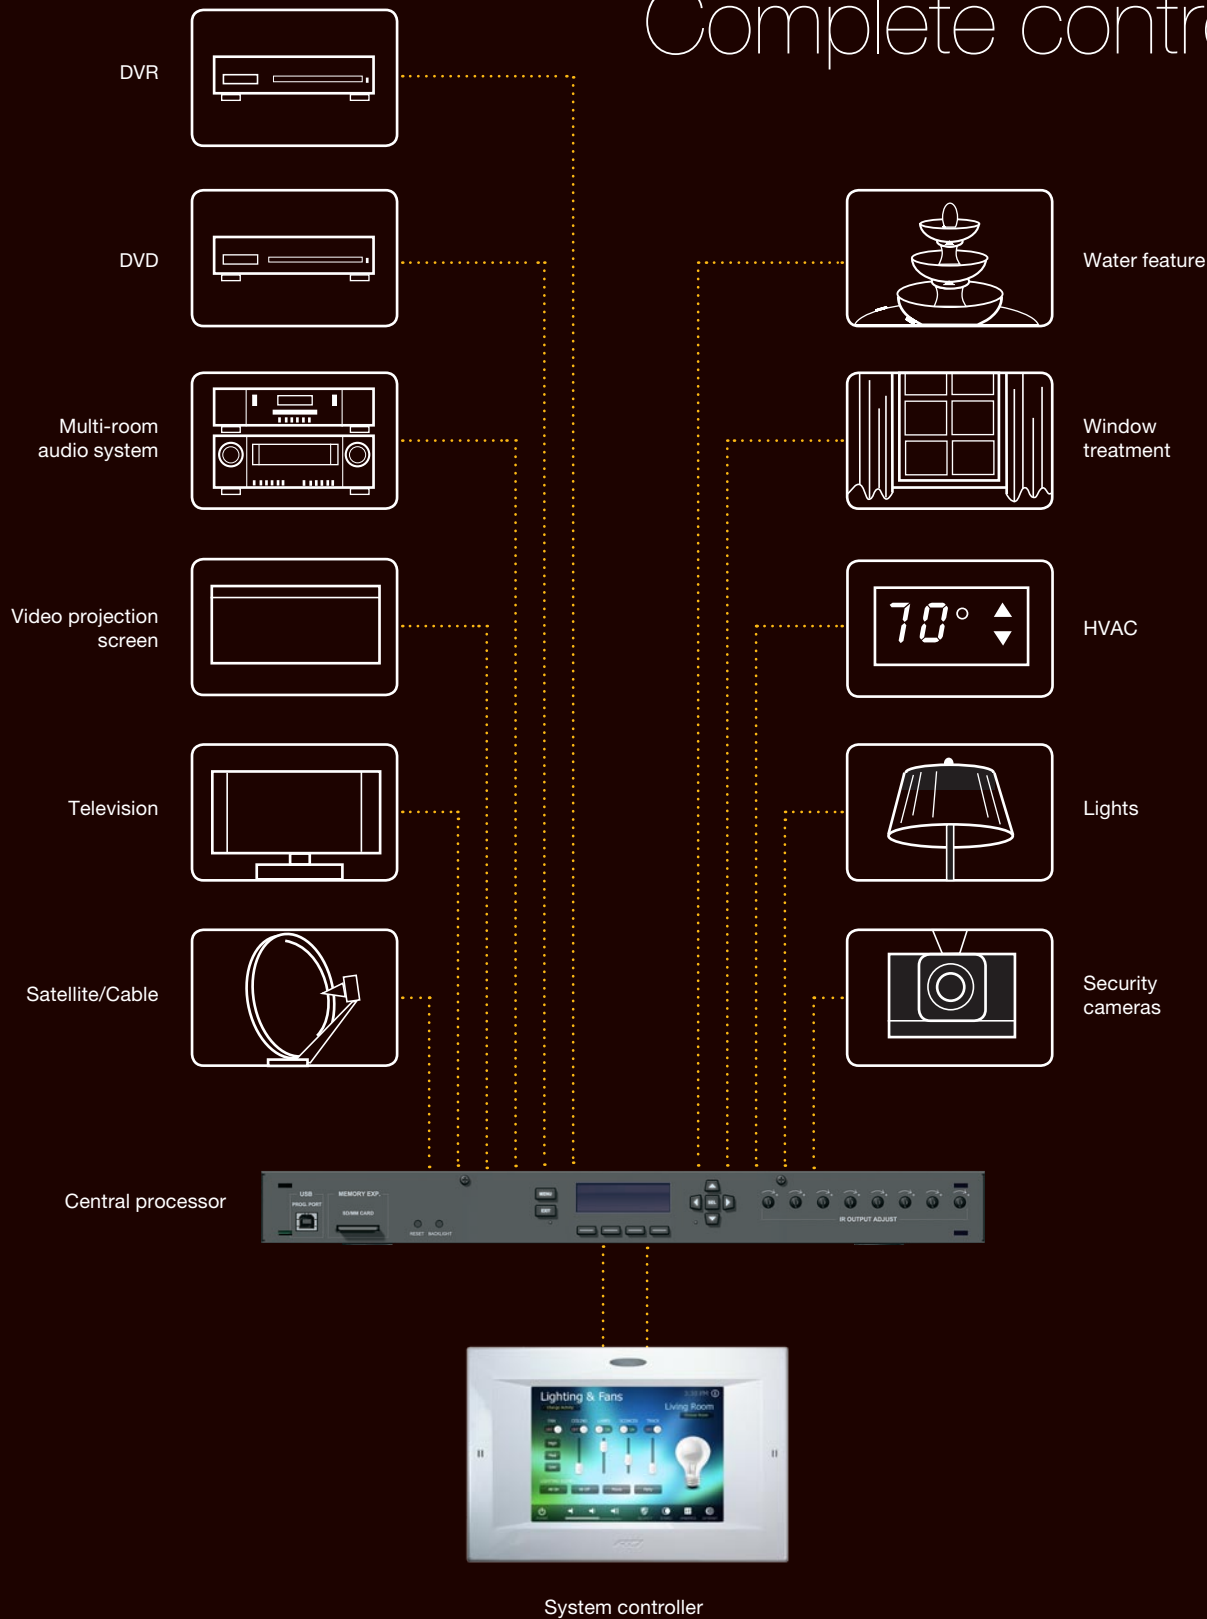

Technology should make life more fulfilling, yet too often we don't dictate the terms of the relationship – our devices do. Now you can operate all your electronics quickly and intuitively with one touch, via RTI handheld or in-wall controllers. With RTI's exclusive Integration Designer™ software, your system can evolve along with you, so that as your needs change, your control system is always ready to meet them.

Complete control